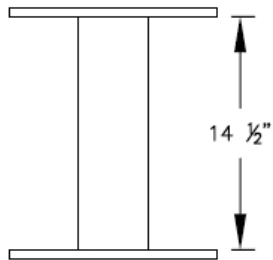

Visit us at: jensenmailboxes.com

PEDESTAL BASE
BOLT PATTERN

3302
OUTDOOR
PARCEL
LOCKER

3385
PEDESTAL

**MODEL #5100-AA
OUTDOOR PARCEL LOCKER**

AVAILABLE COLORS:
SANDSTONE, BRONZE, GREEN, BLACK, WHITE
AND GRAY (FOR REPLACEMENT UNITS)