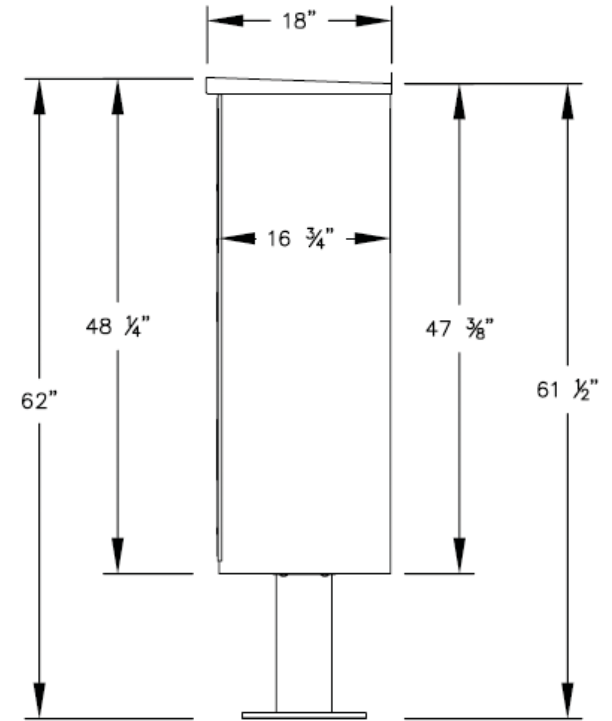

Visit us at: jensenmailboxes.com

PEDESTAL BASE
BOLT PATTERN

3302
OUTDOOR
PARCEL
LOCKER

3385
PEDESTAL

**MODEL #5100-AA
OUTDOOR PARCEL LOCKER**

AVAILABLE COLORS:
SANDSTONE, BRONZE, GREEN, BLACK, WHITE
AND GRAY (FOR REPLACEMENT UNITS)