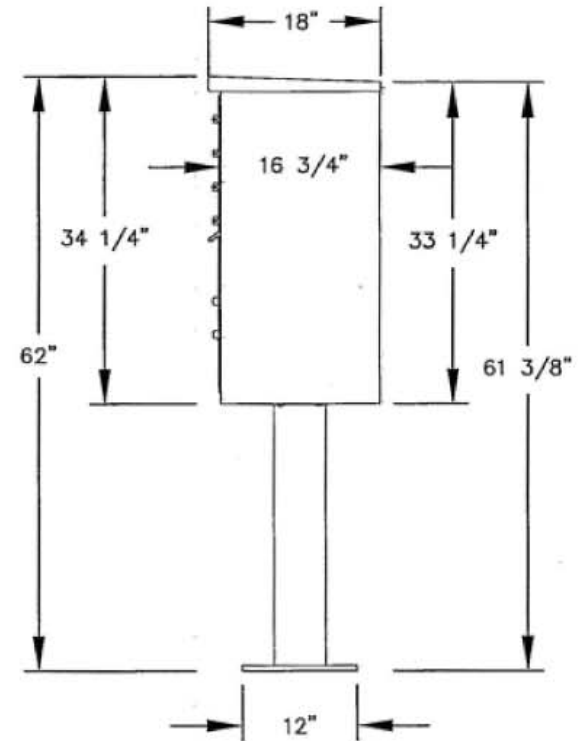

Visit us at: jensenmailboxes.com

3308
TYPE I-CBU

3395
PEDESTAL

MODEL #5208-BA
CLUSTER BOX UNIT
(F SERIES)

AVAILABLE COLORS:
SANDSTONE, BRONZE, GREEN, BLACK, WHITE
AND GRAY (FOR REPLACEMENT UNITS)

105 Steel Craft Drive
Hartford, WI 53027
PHONE: 877-597-5671
FAX: 801-991-6121
<http://jensenmailboxes.com>