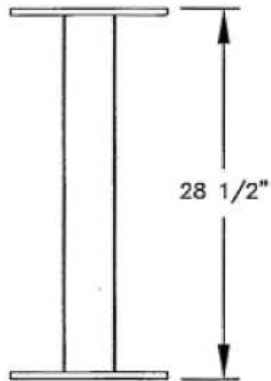

Visit us at: jensenmailboxes.com

3308
TYPE I-CBU

3395
PEDESTAL

MODEL #5208-BA
CLUSTER BOX UNIT
(F SERIES)

AVAILABLE COLORS:
SANDSTONE, BRONZE, GREEN, BLACK, WHITE
AND GRAY (FOR REPLACEMENT UNITS)

105 Steel Craft Drive
Hartford, WI 53027
PHONE: 877-597-5671
FAX: 801-991-6121
<http://jensenmailboxes.com>