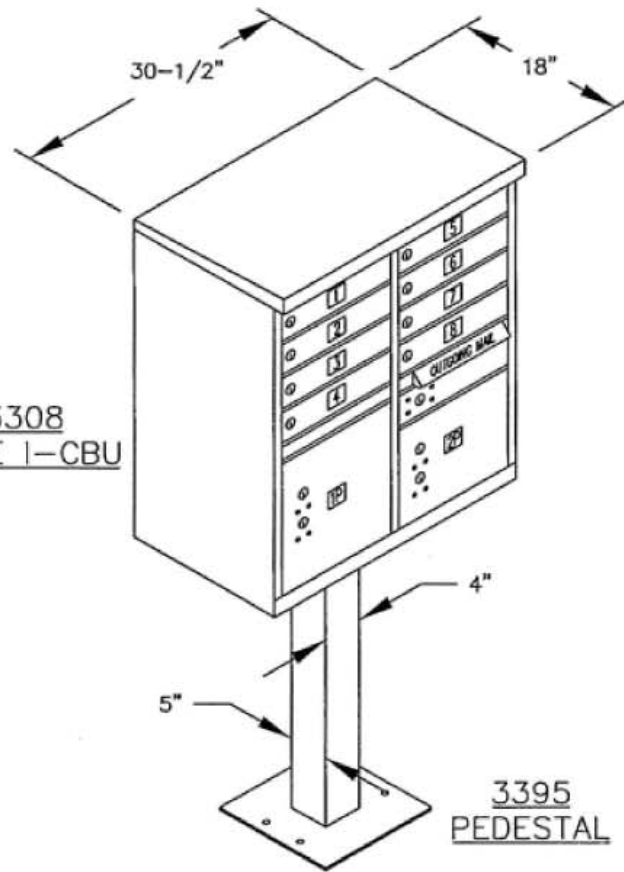

Visit us at: jensenmailboxes.com

3308
TYPE I-CBU

3395
PEDESTAL

MODEL #5208-BA
CLUSTER BOX UNIT
(F SERIES)

AVAILABLE COLORS:
SANDSTONE, BRONZE, GREEN, BLACK, WHITE
AND GRAY (FOR REPLACEMENT UNITS)

105 Steel Craft Drive
Hartford, WI 53027
PHONE: 877-597-5671
FAX: 801-991-6121
<http://jensenmailboxes.com>