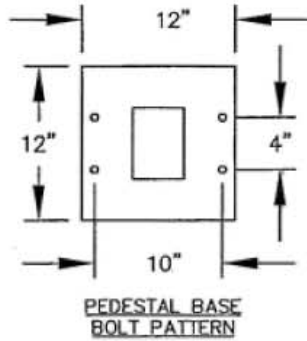

Visit us at: jensenmailboxes.com

3308
TYPE I-CBU

3395
PEDESTAL

MODEL #5208-BA
CLUSTER BOX UNIT
(F SERIES)

AVAILABLE COLORS:
SANDSTONE, BRONZE, GREEN, BLACK, WHITE
AND GRAY (FOR REPLACEMENT UNITS)

105 Steel Craft Drive
Hartford, WI 53027
PHONE: 877-597-5671
FAX: 801-991-6121
<http://jensenmailboxes.com>