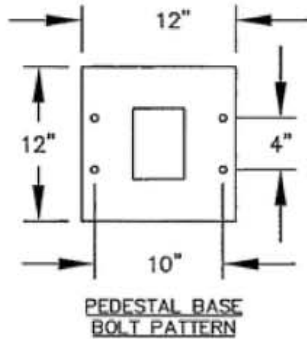

Visit us at: jensenmailboxes.com

MODEL #5212-XA
CLUSTER BOX UNIT
(F SERIES)

AVAILABLE COLORS:
SANDSTONE, BRONZE, GREEN, BLACK, WHITE
AND GRAY (FOR REPLACEMENT UNITS)

105 Steel Craft Drive
Hartford, WI 53027
PHONE: 877-597-5671
FAX: 801-991-6121
<http://jensenmailboxes.com>