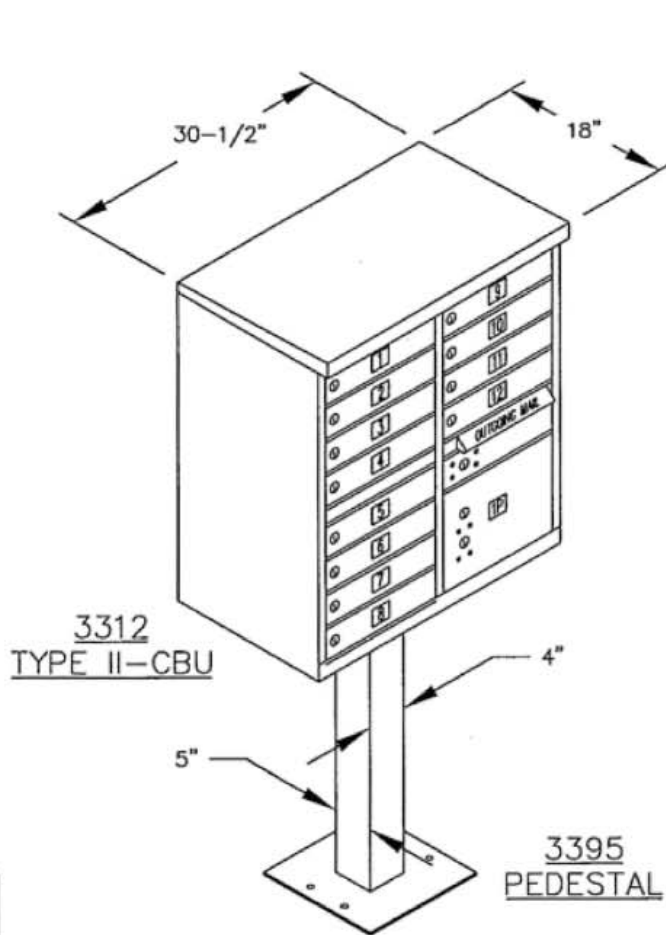

Visit us at: jensenmailboxes.com

MODEL #5212-XA
CLUSTER BOX UNIT
(F SERIES)

AVAILABLE COLORS:
SANDSTONE, BRONZE, GREEN, BLACK, WHITE
AND GRAY (FOR REPLACEMENT UNITS)

105 Steel Craft Drive
Hartford, WI 53027
PHONE: 877-597-5671
FAX: 801-991-6121
<http://jensenmailboxes.com>