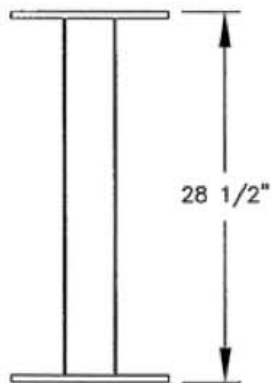

Visit us at: jensenmailboxes.com

MODEL #5212-XA
CLUSTER BOX UNIT
(F SERIES)

AVAILABLE COLORS:
SANDSTONE, BRONZE, GREEN, BLACK, WHITE
AND GRAY (FOR REPLACEMENT UNITS)

105 Steel Craft Drive
Hartford, WI 53027
PHONE: 877-597-5671
FAX: 801-991-6121
<http://jensenmailboxes.com>