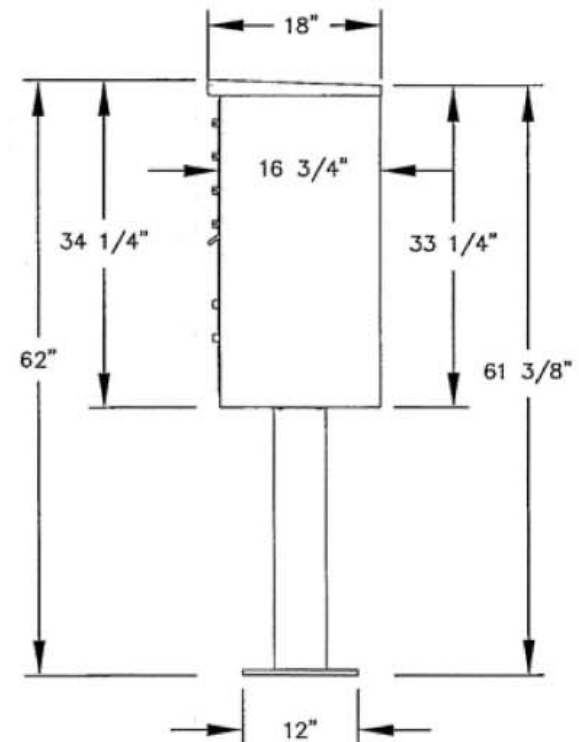

Visit us at: jensenmailboxes.com

MODEL #5212-XA
CLUSTER BOX UNIT
(F SERIES)

AVAILABLE COLORS:
SANDSTONE, BRONZE, GREEN, BLACK, WHITE
AND GRAY (FOR REPLACEMENT UNITS)

105 Steel Craft Drive
Hartford, WI 53027
PHONE: 877-597-5671
FAX: 801-991-6121
<http://jensenmailboxes.com>