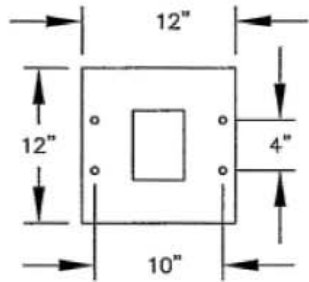

Visit us at: jensenmailboxes.com

PEDESTAL BASE
BOLT PATTERN

3313
TYPE IV-CBU

3385
PEDESTAL

MODEL #5213-XA
CLUSTER BOX UNIT
(F SERIES)

AVAILABLE COLORS:
SANDSTONE, BRONZE, GREEN, BLACK, WHITE
AND GRAY (FOR REPLACEMENT UNITS)