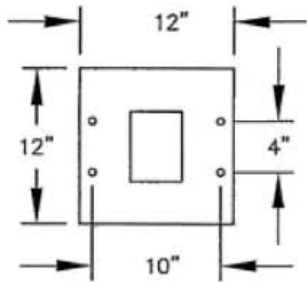

Visit us at: jensenmailboxes.com

PEDESTAL BASE
BOLT PATTERN

3316
TYPE III-CBU

3385
PEDESTAL

MODEL #5216-BA
CLUSTER BOX UNIT
(F SERIES)

AVAILABLE COLORS:
SANDSTONE, BRONZE, GREEN, BLACK, WHITE
AND GRAY (FOR REPLACEMENT UNITS)