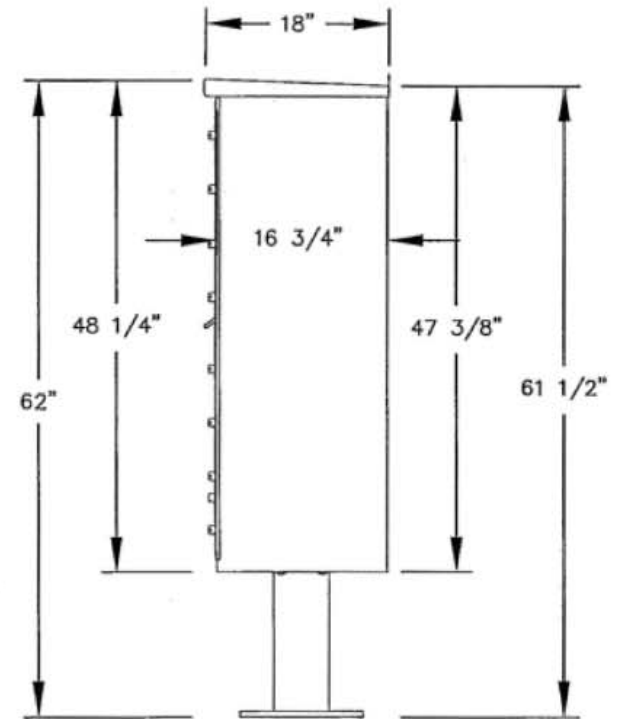

Visit us at: jensenmailboxes.com

PEDESTAL BASE
BOLT PATTERN

3316
TYPE III-CBU

3385
PEDESTAL

MODEL #5216-BA
CLUSTER BOX UNIT
(F SERIES)

AVAILABLE COLORS:
SANDSTONE, BRONZE, GREEN, BLACK, WHITE
AND GRAY (FOR REPLACEMENT UNITS)