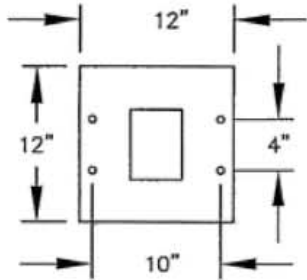

Visit us at: jensenmailboxes.com

PEDESTAL BASE
BOLT PATTERN

3316
TYPE III-CBU

3385
PEDESTAL

MODEL #5216-BA
CLUSTER BOX UNIT
(F SERIES)

AVAILABLE COLORS:
SANDSTONE, BRONZE, GREEN, BLACK, WHITE
AND GRAY (FOR REPLACEMENT UNITS)