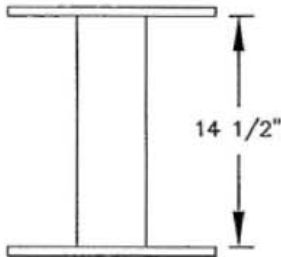

Visit us at: jensenmailboxes.com

PEDESTAL BASE
BOLT PATTERN

3316
TYPE III-CBU

3385
PEDESTAL

MODEL #5216-BA
CLUSTER BOX UNIT
(F SERIES)

AVAILABLE COLORS:
SANDSTONE, BRONZE, GREEN, BLACK, WHITE
AND GRAY (FOR REPLACEMENT UNITS)