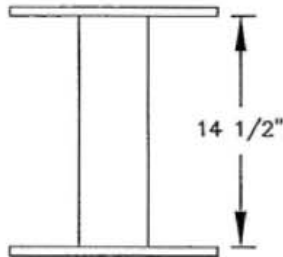

Visit us at: jensenmailboxes.com

PEDESTAL BASE
BOLT PATTERN

3316
TYPE III-CBU

3385
PEDESTAL

MODEL #5216-BA
CLUSTER BOX UNIT
(F SERIES)

AVAILABLE COLORS:
SANDSTONE, BRONZE, GREEN, BLACK, WHITE
AND GRAY (FOR REPLACEMENT UNITS)