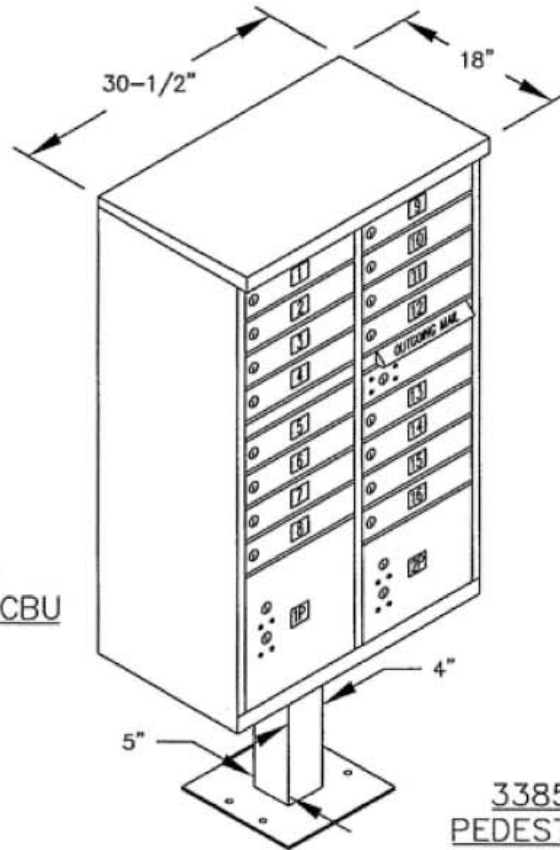

Visit us at: jensenmailboxes.com

PEDESTAL BASE
BOLT PATTERN

3316
TYPE III-CBU

3385
PEDESTAL

MODEL #5216-BA
CLUSTER BOX UNIT
(F SERIES)

AVAILABLE COLORS:
SANDSTONE, BRONZE, GREEN, BLACK, WHITE
AND GRAY (FOR REPLACEMENT UNITS)