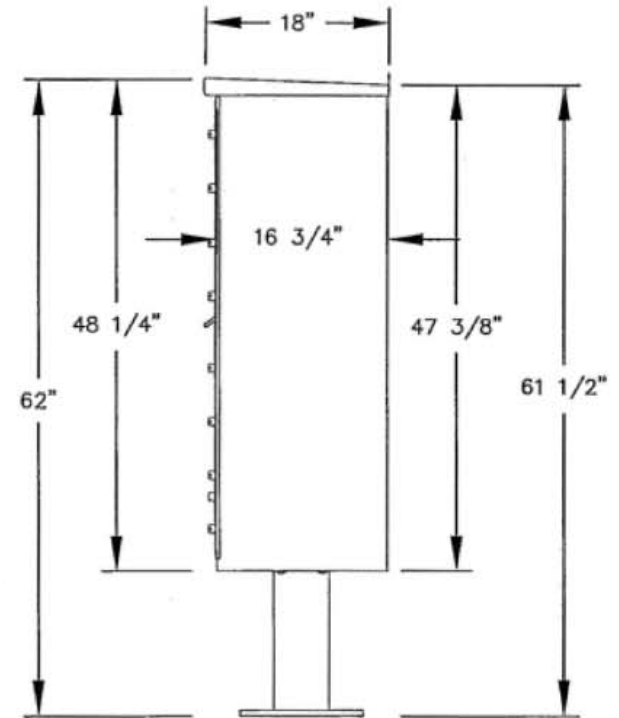

Visit us at: jensenmailboxes.com

PEDESTAL BASE
BOLT PATTERN

3316
TYPE III-CBU

3385
PEDESTAL

MODEL #5216-BA
CLUSTER BOX UNIT
(F SERIES)

AVAILABLE COLORS:
SANDSTONE, BRONZE, GREEN, BLACK, WHITE
AND GRAY (FOR REPLACEMENT UNITS)