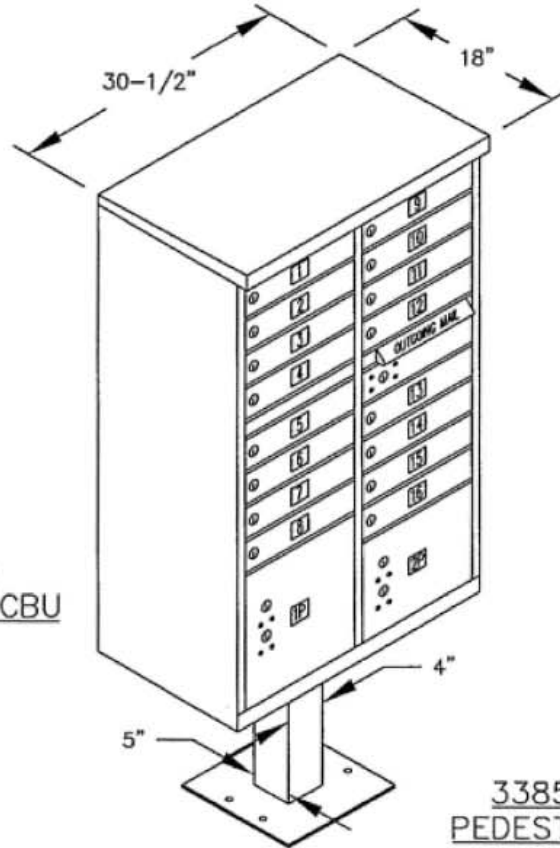

Visit us at: jensenmailboxes.com

PEDESTAL BASE
BOLT PATTERN

3316
TYPE III-CBU

3385
PEDESTAL

MODEL #5216-BA
CLUSTER BOX UNIT
(F SERIES)

AVAILABLE COLORS:
SANDSTONE, BRONZE, GREEN, BLACK, WHITE
AND GRAY (FOR REPLACEMENT UNITS)